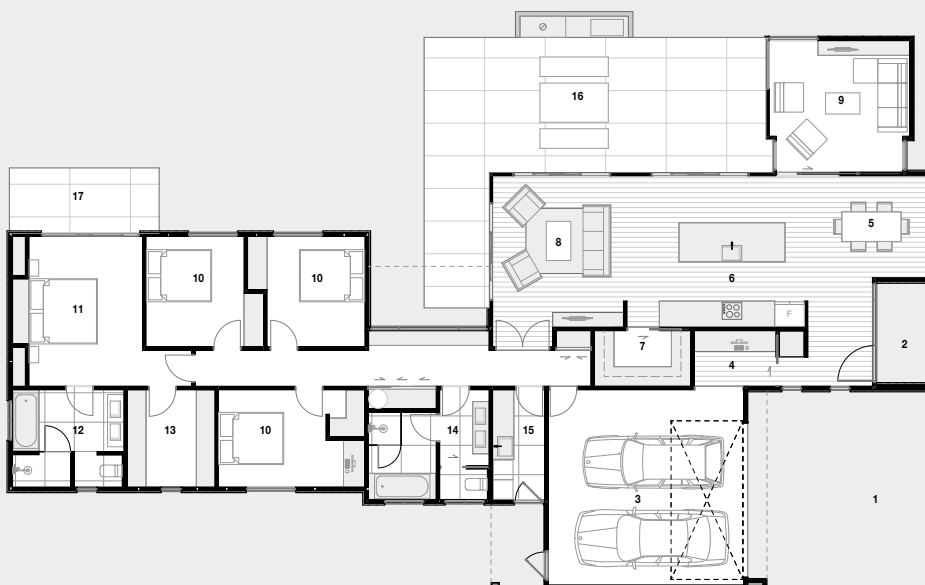

Floor Area
279m² (Excluding Louver Roof area)

28.3m

16.9m