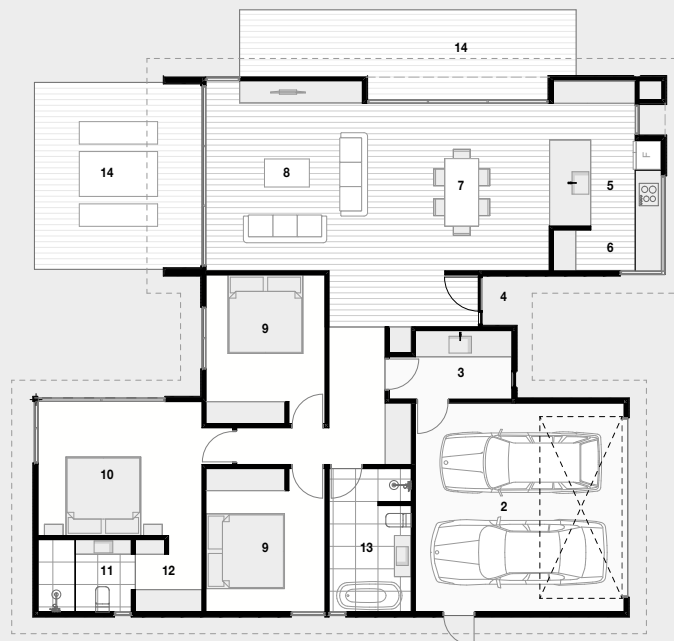

# Faye Homes

the home you want

 Floor Area  
188m<sup>2</sup>

 16.9m

 14.4m

#### ROOM LEGEND

- 1 FORECOURT
- 2 GARAGE
- 3 LAUNDRY
- 4 ENTRY
- 5 KITCHEN
- 6 PANTRY
- 7 DINING
- 8 LIVING
- 9 BEDROOM
- 10 MASTER BEDROOM
- 11 ENSUITE
- 12 ROBE
- 13 BATHROOM
- 14 OUTDOOR COURT

1

# Lot 91

<b>Guarantees</b>	10 Years Master Builder Standard Guarantee 365 Day Maintenance Guarantee
<b>Cladding</b>	James Hardie Linea Weatherboard Cladding
<b>Roof</b>	Hi-Five Profile (Square Capping)
<b>Windows Joinery</b>	Powder Coated Aluminium Double Glazed Windows
<b>Garage Door</b>	Windsor Flat Woodgrain Coloursteel Door & Opener with Two Remotes
<b>Insulation</b>	Pink Batts Insulation: Wall R2.6/Ceiling R3.6
<b>Stud Height</b>	2550mm
<b>Interior Doors</b>	2200mm Height Grooved Doors
<b>Hot Water</b>	300L Rinnai Hot Water Cylinder
<b>Ensuite</b>	Wall Tiled Shower to Ceiling 1000mmx2000mm Methven Echo Minimalist Tapware Range Zara 1200mm Vanity /Double Ceramic Basin Caroma Luna Wall Faced Toilet Suite
<b>Bathroom / WC</b>	Englefield Arylic Shower Box 1000mmx1000mm Methven Echo Minimalist Tapware Range VCBC Immerge Freestanding Bath 1700x580x750mm Zara 900mm Vanity /Single Ceramic Basin Caroma Luna Wall Faced Toilet Suite
<b>Kitchen Joinery</b>	Vision Kitchen - As Per Show Home Display Kitchen
<b>Kitchen Appliances</b>	
Hob	Bosch 60cm Induction Hob
Rangehood	Ariston 85cm Powerpack
Oven	Bosch 5 Function Oven
Dishwasher	Bosch 60cm SS B/U Dishwasher
<b>Heating</b>	Fujitsu 7.3kw and 3.7kw Hi-Wall Heat Pump
<b>Flooring</b>	
Tiles	Bathroom, WC, Ensuite, & Laundry PC Sum \$79.95/sqm From Reptiles
Laminate	Trade X TG1223S
Carpet	Washington Carpet onto new Dunlops 11mm 120kg form underlay
<b>Electrical</b>	LED Light Throughout/As Per Electrical Plan
<b>Alarm</b>	Paradox Alarm System SP4000, K10V 10 Zones Keypad