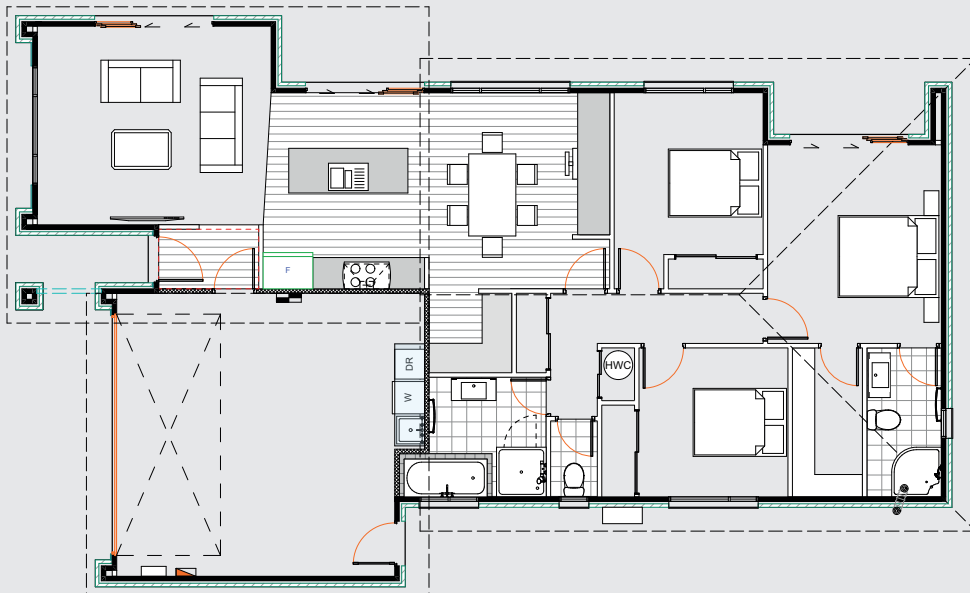

Show Home Plan

# Faye Homes

the home you want

 Floor Area  
162.55m<sup>2</sup> (Excluding Louver Roof area)